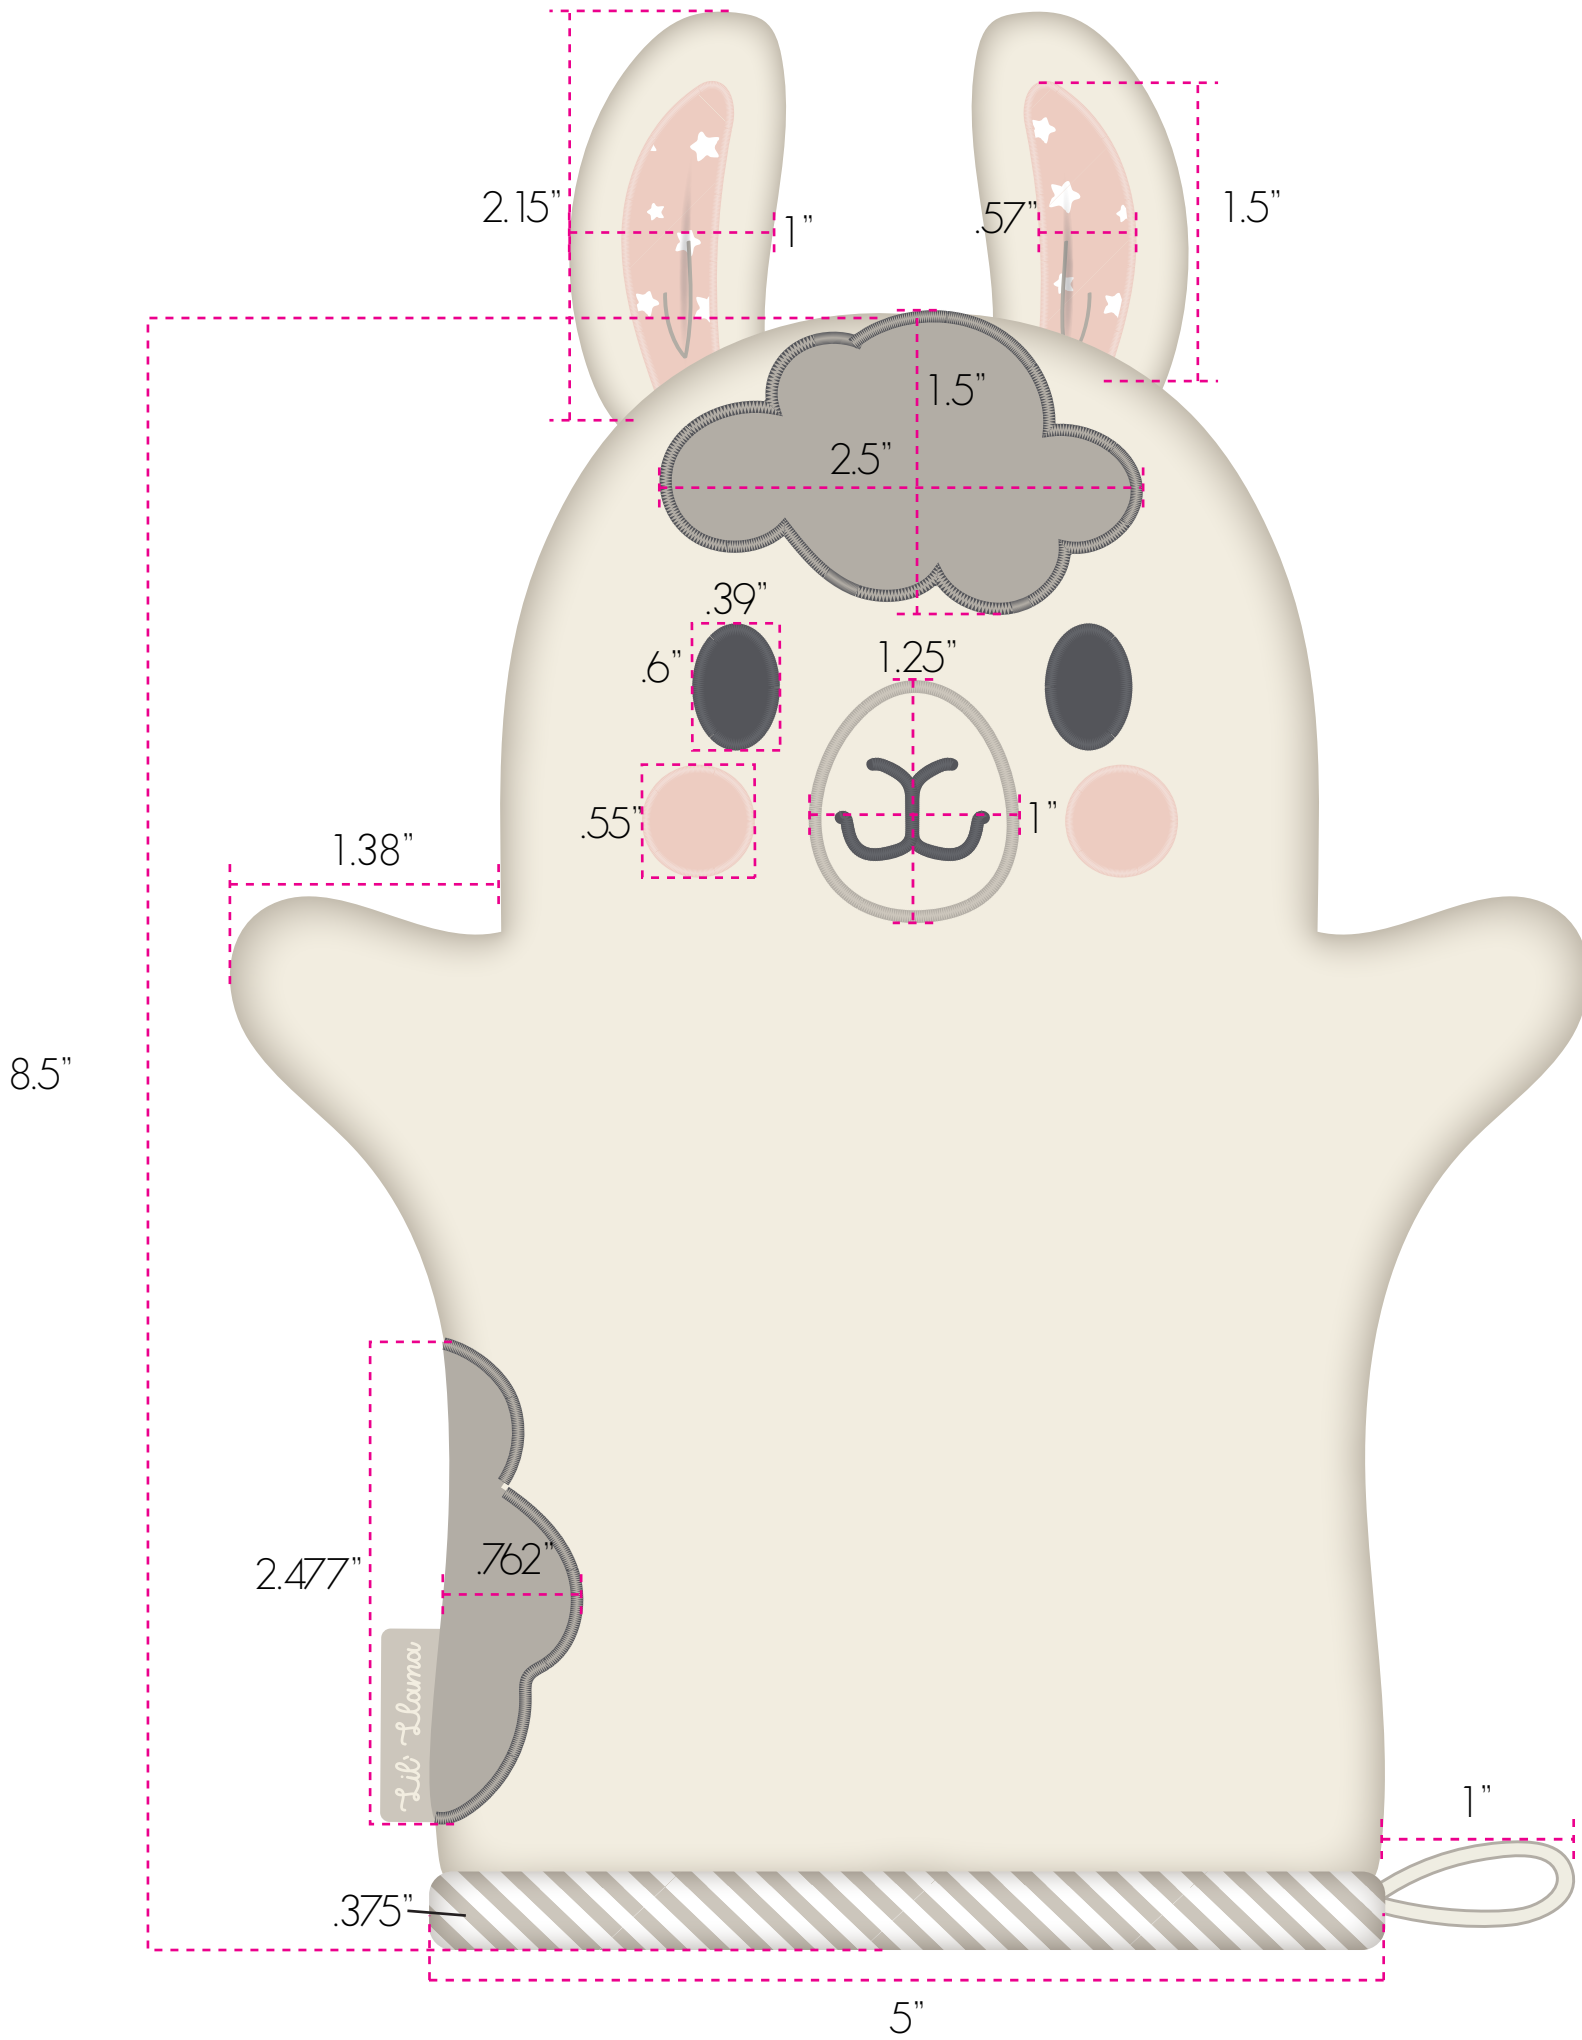

FRONT

BACK

Details:

- \* Main fabrication 100% Cotton Terry GSM TBC
- \* Applique fabrication

WOVEN LABEL

EGRET  
11-0103 TCX

MOONBEAM  
13-0000 TCX

Lil' Llama Bath Mitt  
\*\*ART IS ACTUAL SIZE\*\*

GROUND COLOUR:

EGRET  
11-0103 TCX

EMBROIDERY COLOURS:

DOVE  
15-0000 TCX

ANGEL WING  
11-1305 TCX

BRUSHED NICKEL  
18-5102 TCX

APPLIQUE COLOURS:

STAR AOP

DOVE  
15-0000 TCX

WHITE

ANGEL WING  
11-1305 TCX

BRUSHED NICKEL  
18-5102 TCX

ANGEL WING STAR AOP

PRINT COLOURS:

EGRET  
11-0103 TCX

ANGEL WING  
11-1305 TCX

PIN STRIPE

PRINT COLOURS:

EGRET  
11-0103 TCX

MOONBEAM  
13-0000 TCX