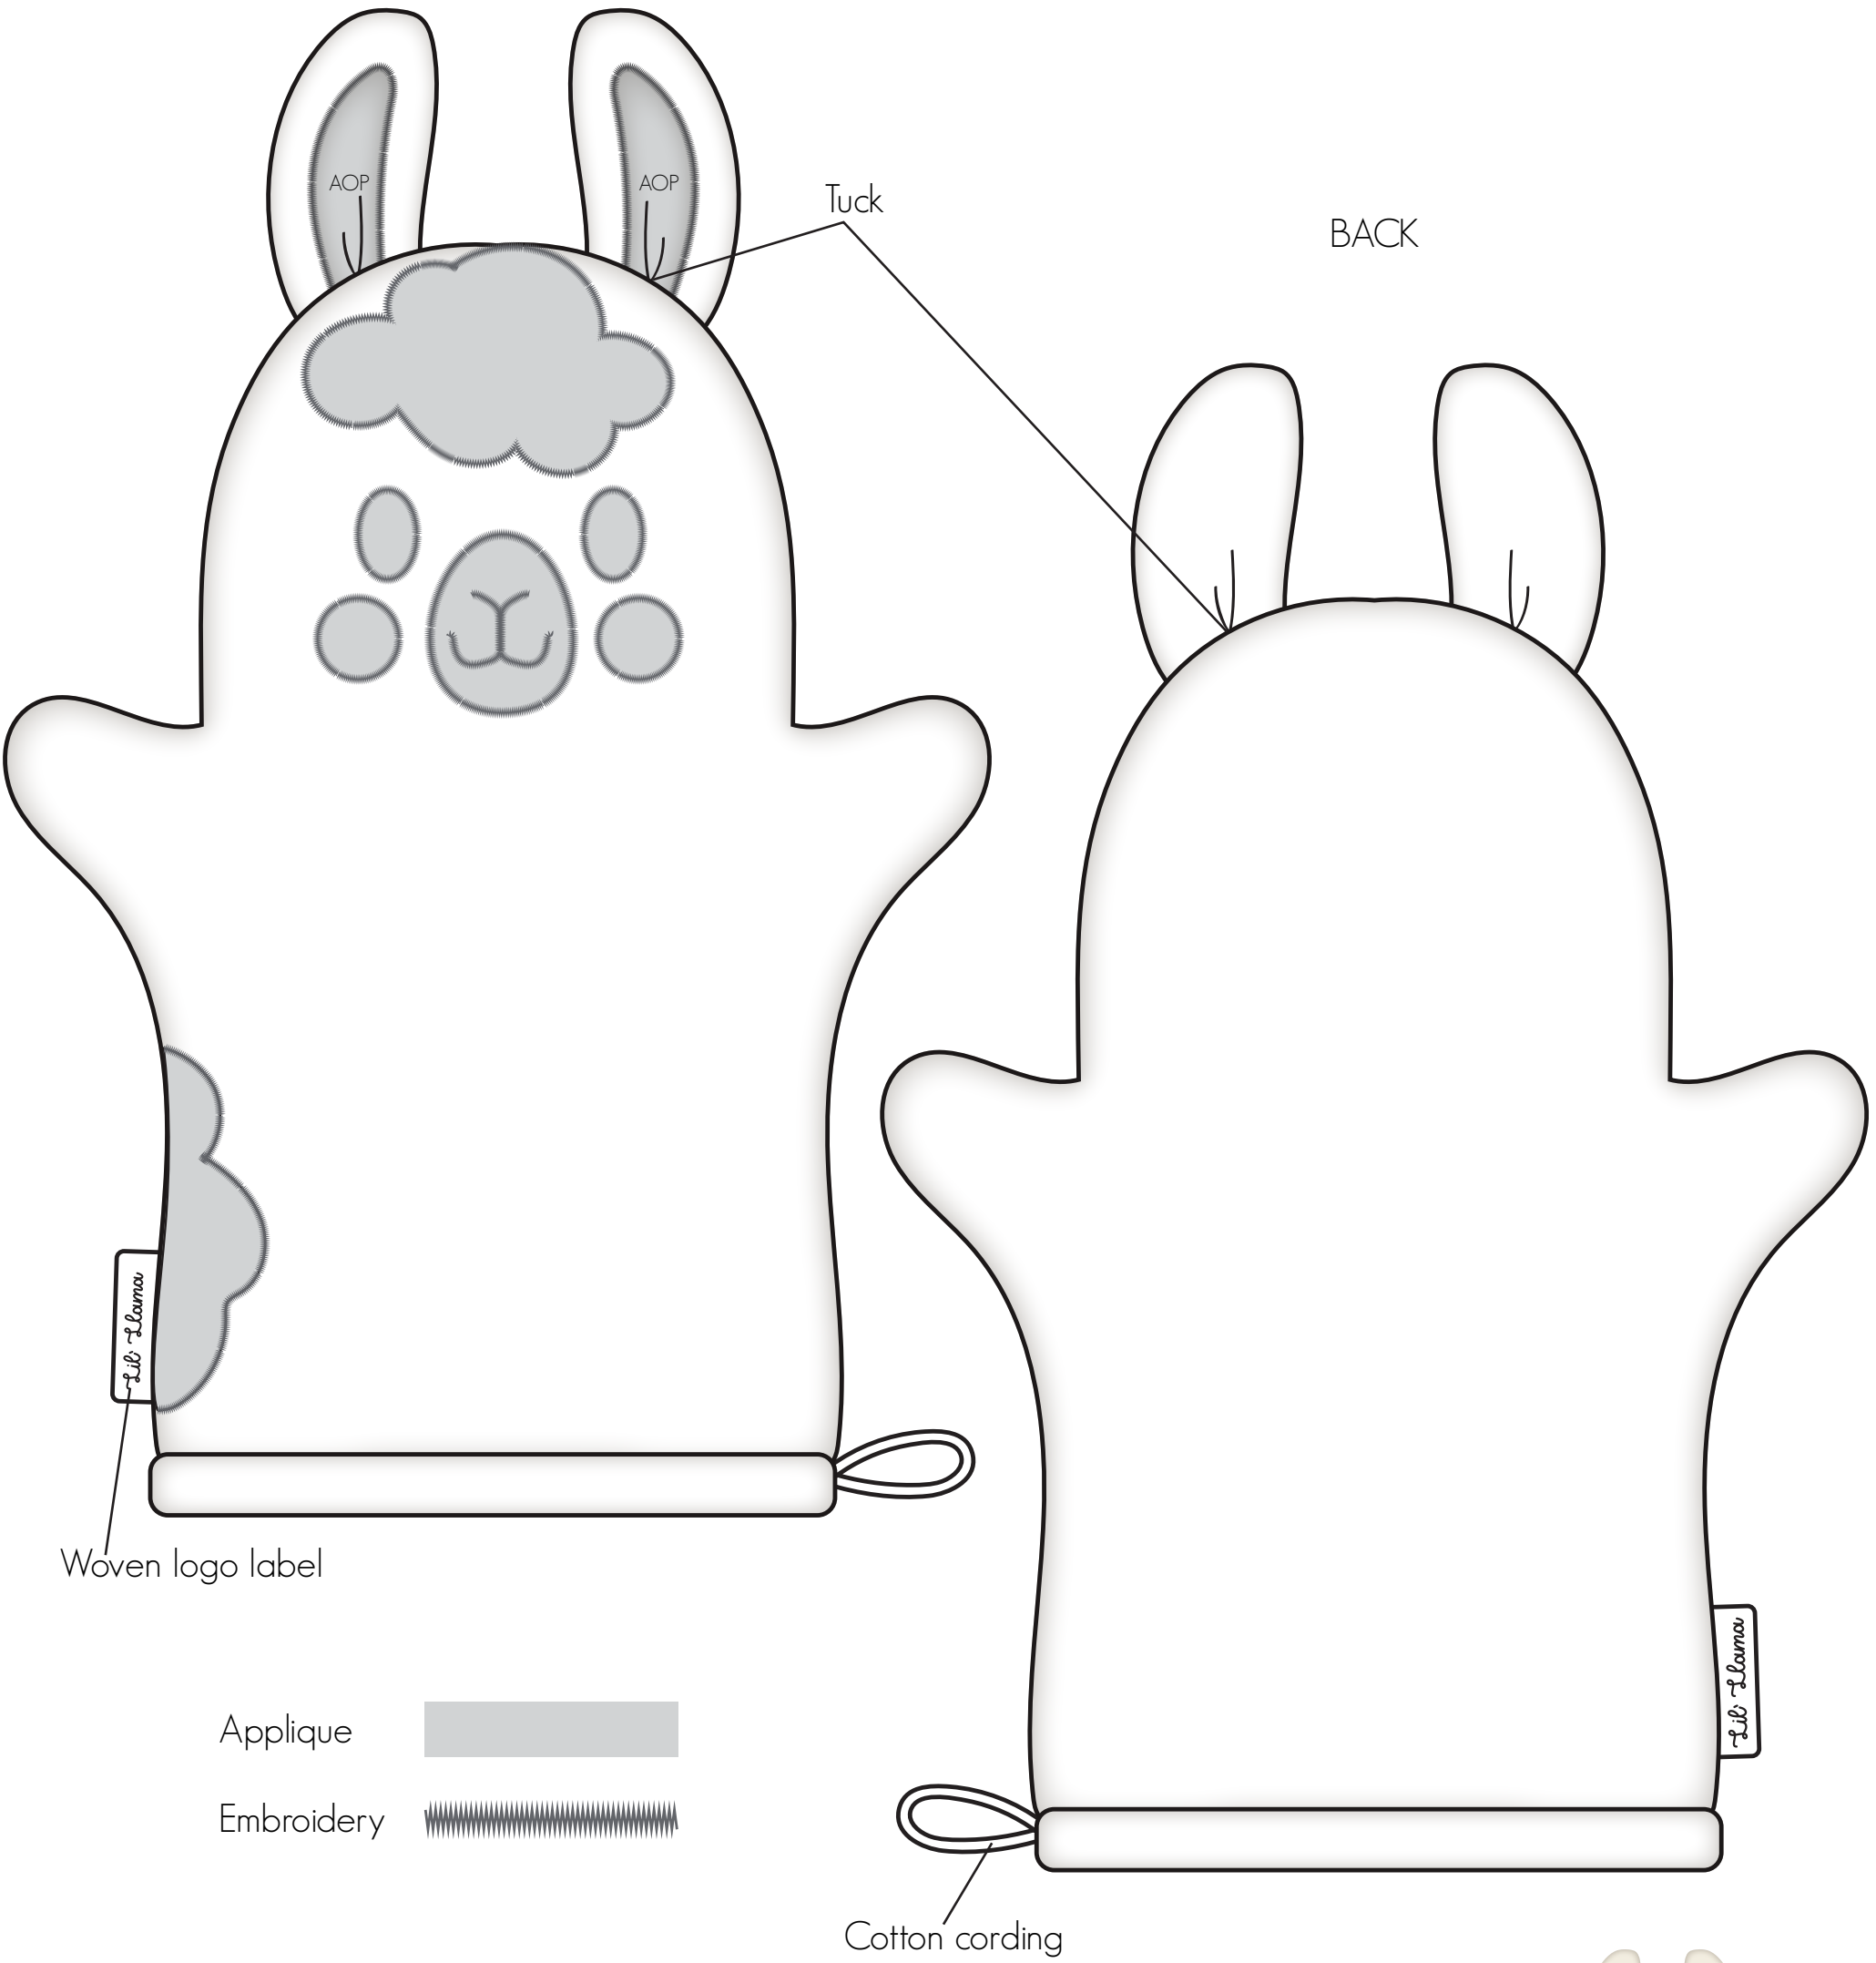

FRONT

BACK

Details:

- \* Main fabrication 100% Cotton Terry GSM TBC
- \* Applique fabrication

WOVEN LABEL

EGRET  
11-0103 TCX

MOONBEAM  
13-0000 TCX

Lil' Llama Bath Mitt  
\*\*ART IS ACTUAL SIZE\*\*

GROUND COLOUR:

EGRET  
11-0103 TCX

EMBROIDERY COLOURS:

DOVE  
15-0000 TCX

ANGEL WING  
11-1305 TCX

BRUSHED NICKEL  
18-5102 TCX

APPLIQUE COLOURS:

STAR AOP

DOVE  
15-0000 TCX

WHITE

ANGEL WING  
11-1305 TCX

BRUSHED NICKEL  
18-5102 TCX

ANGEL WING STAR AOP

PRINT COLOURS:

EGRET  
11-0103 TCX

ANGEL WING  
11-1305 TCX

PIN STRIPE

PRINT COLOURS:

EGRET  
11-0103 TCX

MOONBEAM  
13-0000 TCX